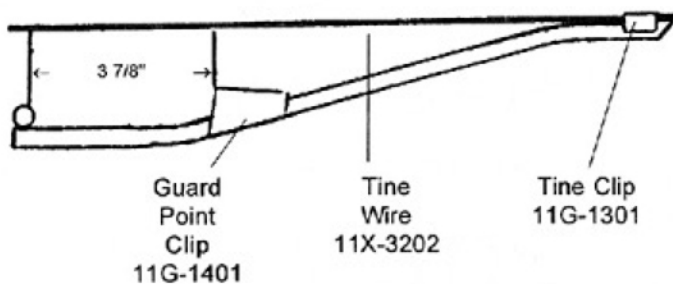

# FLEXO GUARD PARTS

For most Standard and Legacy Headers

800-798-1968