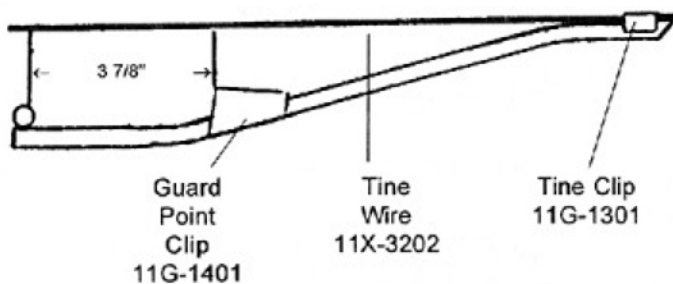

FLEXO GUARD PARTS

For most Standard and Legacy Headers

800-798-1968